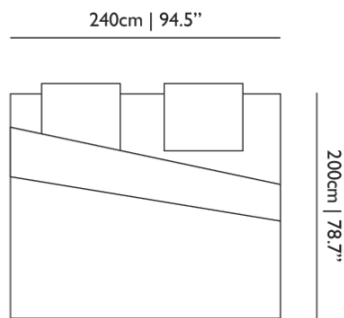

WIDTH 140cm | 55.1"
HEIGHT 200cm | 78.7"
DEPTH 40cm | 15.7"
WEIGHT NETTO 2kg | 4.4lbs

Packaging

WIDTH 30cm | 11.8"
HEIGHT 40cm | 15.7"
CUBAGE 0.05m³ | 1.7ft³
LENGTH 40cm | 15.7"
WEIGHT 9.5kg | 20.94lbs

Technical

Dimensions

Product

WIDTH 200cm | 78.7"
HEIGHT 200cm | 78.7"
DEPTH 40cm | 15.7"
WEIGHT NETTO 2kg | 4.4lbs

Packaging

WIDTH 30cm | 11.8"
HEIGHT 40cm | 15.7"
CUBAGE 0.05m³ | 1.7ft³
LENGTH 40cm | 15.7"
WEIGHT 10.1kg | 22.27lbs

Dimensions

Product

WIDTH 240cm | 94.5"
HEIGHT 200cm | 78.7"
DEPTH 40cm | 15.7"
WEIGHT NETTO 2kg | 4.4lbs

Packaging

WIDTH 30cm | 11.8"
HEIGHT 40cm | 15.7"
CUBAGE 0.05m³ | 1.7ft³
LENGTH 40cm | 15.7"
WEIGHT 10.7kg | 23.59lbs

Dimensions

Product

WIDTH 260cm | 102.4"
HEIGHT 200cm | 78.7"
DEPTH 40cm | 15.7"
WEIGHT NETTO 2kg | 4.41lbs

Packaging

WIDTH 30cm | 11.8"
HEIGHT 40cm | 15.7"
CUBAGE 0.05m³ | 1.7ft³
LENGTH 40cm | 15.7"
WEIGHT 11.3kg | 24.91lbs