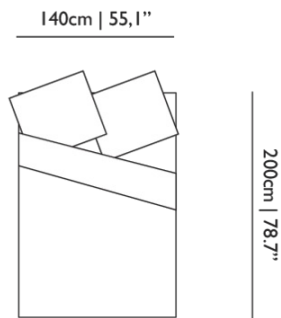

Calligraphy Bird Duvet Cover Set / 140x200/220

Dimensions

Product

WIDTH 140cm | 55.1"
HEIGHT 200cm | 78.7"
DEPTH 40cm | 15.7"
WEIGHT NETTO 2kg | 4.4lbs

Packaging

WIDTH 30cm | 11.8"
HEIGHT 40cm | 15.7"
CUBAGE 0.05m³ | 1.7ft³
LENGTH 40cm | 15.7"
WEIGHT 9.5kg | 20.94lbs

Technical

ADDITIONAL

300 TC Duvet: Double Full Flap 40cm / 15.74in Pillows: Envelope Flap 20cm / 7.87in Set will come with 1 pillowcase
Pillow size: 60x70cm

MATERIAL

100% cotton