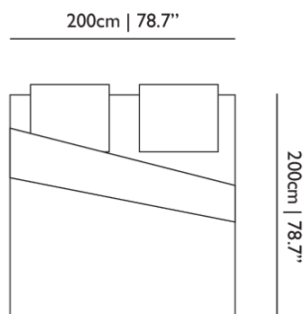

WIDTH 140cm | 55.1"
HEIGHT 200cm | 78.7"
DEPTH 40cm | 15.7"
WEIGHT NETTO 2kg | 4.4lbs

Packaging

WIDTH 30cm | 11.8"
HEIGHT 40cm | 15.7"
CUBAGE 0.05m³ | 1.7ft³
LENGTH 40cm | 15.7"
WEIGHT 9.5kg | 20.94lbs

Technical

Dimensions

Product

WIDTH 200cm | 78.7"
HEIGHT 200cm | 78.7"
DEPTH 40cm | 15.7"
WEIGHT NETTO 2kg | 4.4lbs

Packaging

WIDTH 30cm | 11.8"
HEIGHT 40cm | 15.7"
CUBAGE 0.05m³ | 1.7ft³
LENGTH 40cm | 15.7"
WEIGHT 10.1kg | 22.27lbs

Dimensions

Product

WIDTH 240cm | 94.5"
HEIGHT 200cm | 78.7"
DEPTH 40cm | 15.7"
WEIGHT NETTO 2kg | 4.4lbs

Packaging

WIDTH 30cm | 11.8"
HEIGHT 40cm | 15.7"
CUBAGE 0.05m³ | 1.7ft³
LENGTH 40cm | 15.7"
WEIGHT 10.7kg | 23.59lbs

Dimensions

Product

WIDTH 260cm | 102.4"
HEIGHT 200cm | 78.7"
DEPTH 40cm | 15.7"
WEIGHT NETTO 2kg | 4.41lbs

Packaging

WIDTH 30cm | 11.8"
HEIGHT 40cm | 15.7"
CUBAGE 0.05m³ | 1.7ft³
LENGTH 40cm | 15.7"
WEIGHT 11.3kg | 24.91lbs