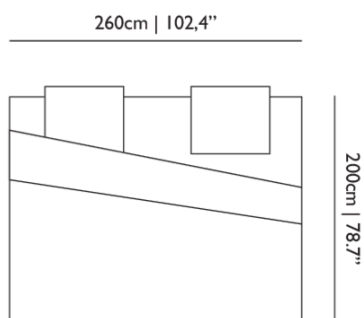

WIDTH 140cm | 55.1"
HEIGHT 200cm | 78.7"
DEPTH 40cm | 15.7"
WEIGHT NETTO 2kg | 4.4lbs

Packaging

WIDTH 30cm | 11.8"
HEIGHT 40cm | 15.7"
CUBAGE 0.05m³ | 1.7ft³
LENGTH 40cm | 15.7"
WEIGHT 9.5kg | 20.94lbs

Technical

Dimensions

Product

WIDTH 200cm | 78.7"
HEIGHT 200cm | 78.7"
DEPTH 40cm | 15.7"
WEIGHT NETTO 2kg | 4.4lbs

Packaging

WIDTH 30cm | 11.8"
HEIGHT 40cm | 15.7"
CUBAGE 0.05m³ | 1.7ft³
LENGTH 40cm | 15.7"
WEIGHT 10.1kg | 22.27lbs

Dimensions

Product

WIDTH 240cm | 94.5"
HEIGHT 200cm | 78.7"
DEPTH 40cm | 15.7"
WEIGHT NETTO 2kg | 4.4lbs

Packaging

WIDTH 30cm | 11.8"
HEIGHT 40cm | 15.7"
CUBAGE 0.05m³ | 1.7ft³
LENGTH 40cm | 15.7"
WEIGHT 10.7kg | 23.59lbs

Dimensions

Product

WIDTH 260cm | 102.4"
HEIGHT 200cm | 78.7"
DEPTH 40cm | 15.7"
WEIGHT NETTO 2kg | 4.41lbs

Packaging

WIDTH 30cm | 11.8"
HEIGHT 40cm | 15.7"
CUBAGE 0.05m³ | 1.7ft³
LENGTH 40cm | 15.7"
WEIGHT 11.3kg | 24.91lbs